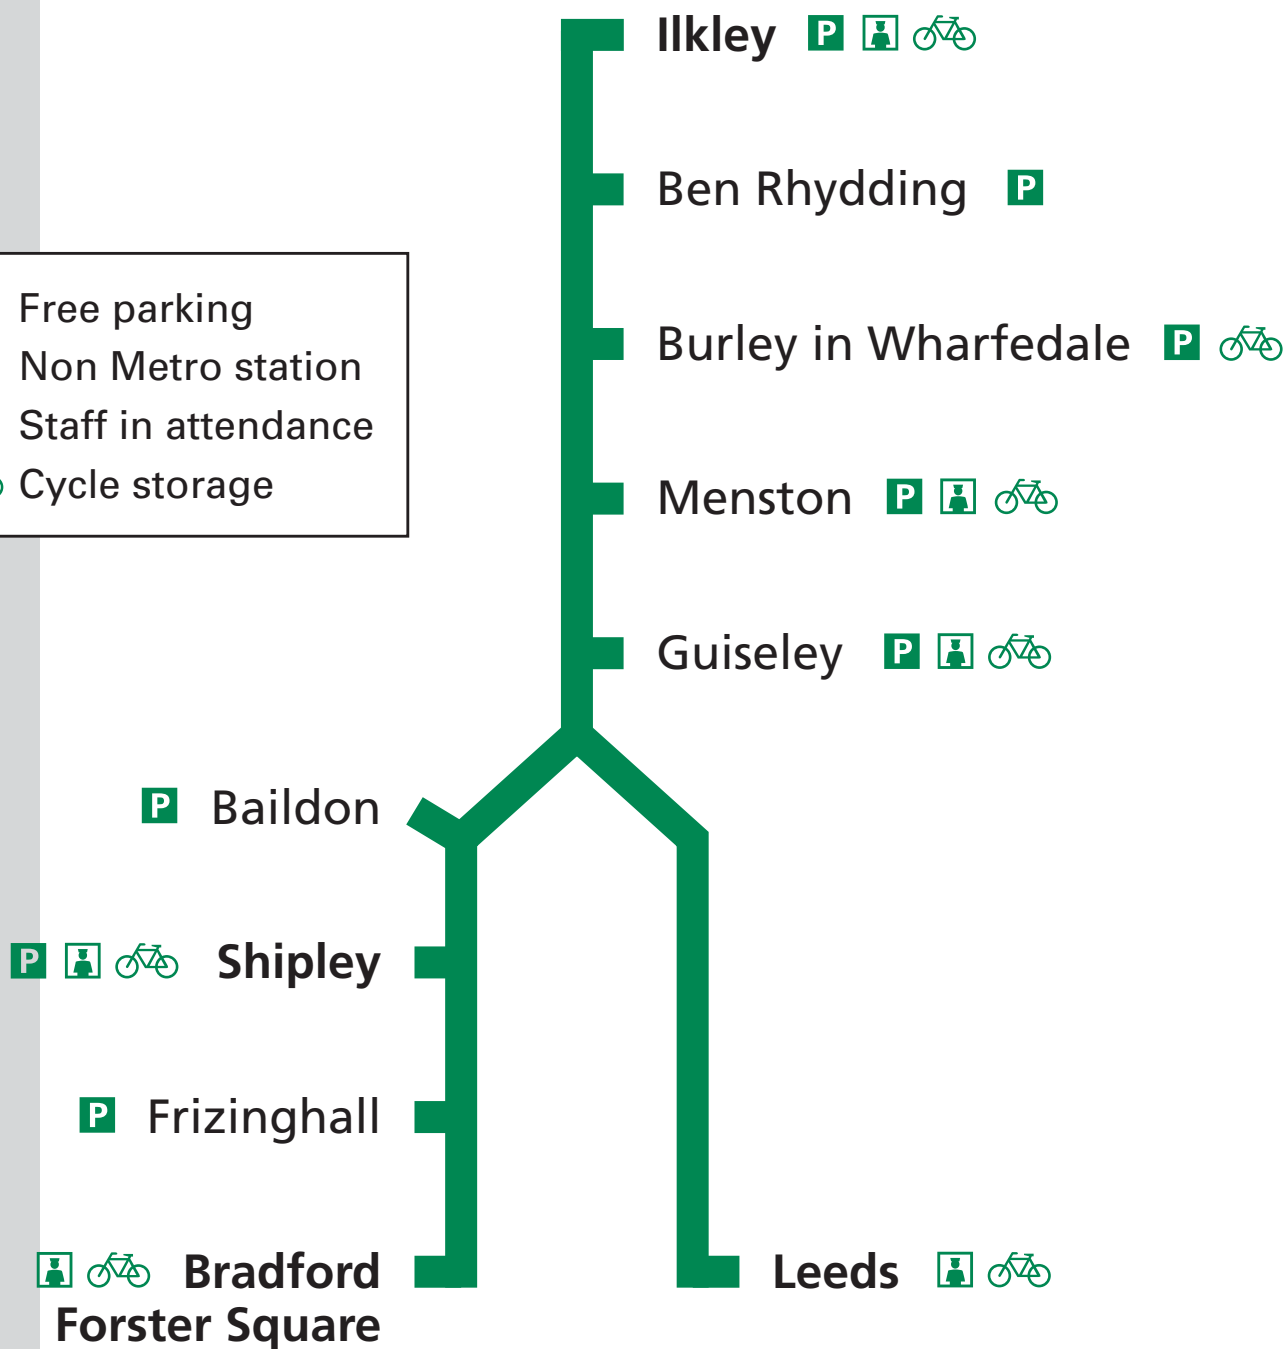

13 December 2009 to 22 May 2010

METRO

Wharfedale Train Times

P Free parking
● Non Metro station
 Staff in attendance
 Cycle storage

National Rail

Britain's train companies working together

Save time and download your timetables from

www.wymetro.com